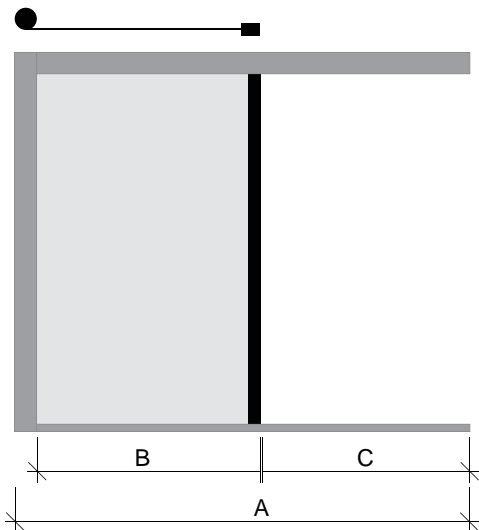

FRAME SIZE

When determining sizing for Jambless and Corner XO-OX, there are three main measurements to consider as shown on the diagram below. The maximum overall frame width is affected by the required screen meeting point.

		XO or OX	Jambless XO & Jambless OX			Corner XO-OX		
Fabric type	Overall frame height (mm)	Maximum frame width	Overall frame width (A)	Screen stop point (B)	Maximum no screen length (C)	Overall frame width (A)	Screen stop point (B)	Maximum no screen length (C)
Standard weave mesh	815 - 3200	10311	913 - 10209	375 - 4401	5703	1061 - 10209	375 - 4401	5700
Tight weave mesh	815 - 3200	9897	913 - 9795	375 - 3987	5703	1061 - 9795	375 - 3987	5700

SCREEN & SHADE SOLUTIONS

Centor has a range of screen and shade products to suit all openings — large and small.

S2 Screen

Retractable insect screens for doors or windows up to 4m[^]

S4 Shades

Shades for wide span openings — light filtering and blackout

S4 Screen & Shade combination

A full width screen and shade within the same opening

1. Additional fee applies.

^ When the screen is wider the maximum height is reduced, and when the screen is taller the maximum width is reduced.