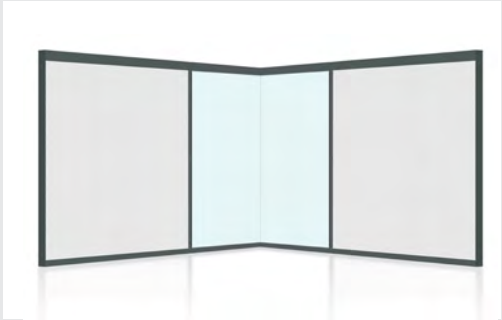

XO or OX: a single screen that covers a sliding door opening and stops against the door handle. The second jamb is built into the far wall.

Jambless XO: a single screen that extends from the left side* of the frame to cover the opening with no jamb against the glass corner.

**when viewed from outside. OX with the screen on the right side also available.*

Corner XO-OX: specially designed to pair with two openings either side of a fixed corner window, with two screens that meet the fixed glass panels.