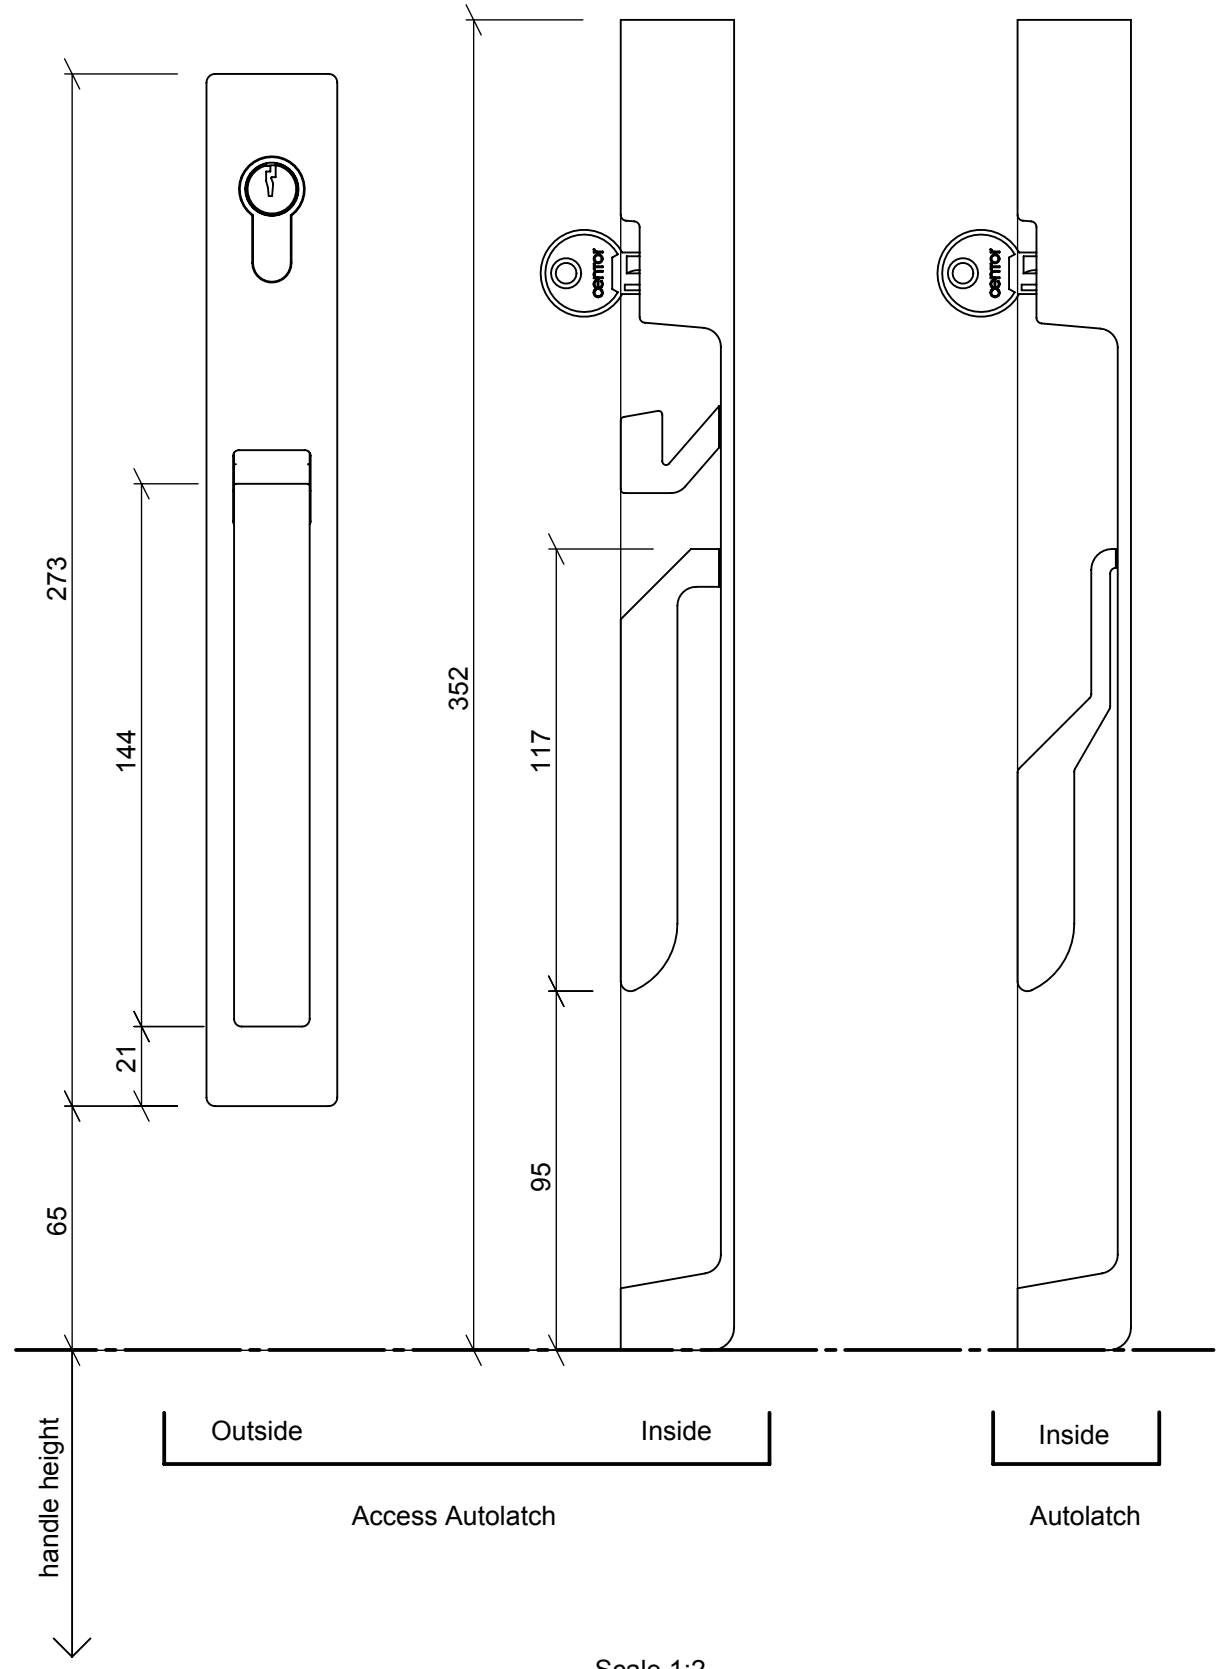

Access Autolatch

Autolatch

Not to scale

Outside

Inside

Inside

Access Autolatch

Autolatch

Scale 1:2

Folding Handle Heights

Date	6 Jul 2018	Scale	NTS / 1:2	Dwg no	AD_003
Revision	A	Page size	A3	Pages	1 of 1