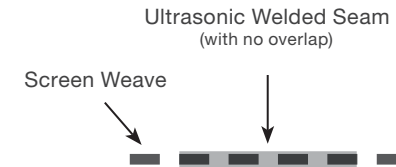

# S4

Metric

## 4M HIGH (EXTRA WIDE) - SEAM

Single | Double

# centor®

Horizontal - Single	Vertical Middle - Single	Vertical Custom - Single
<p>1m</p>	<p>// //</p>	<p>Min 300mm</p>

Horizontal - Double	Vertical Middle - Double	Vertical Custom - Double
<p>1m</p>	<p>// // // //</p>	<p>Min 300mm</p>